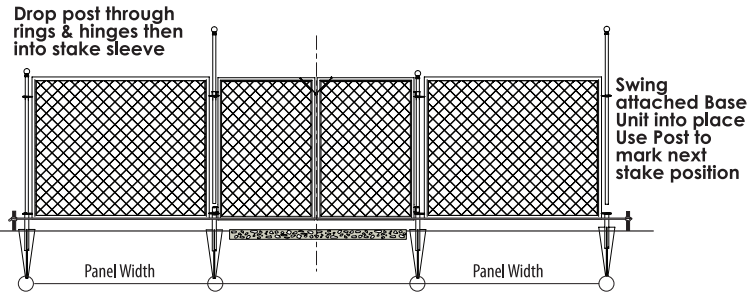

Steel Diamond No Dig Fencing System

Panels
Model #860640

Gate
Model #860657

Posts
Model #860367

No Dig Fencing System - Install

Panel ring rests on top of stake sleeve
Bottom gate hinge rests on top of base panel ring

Left panel (lower) rings rest on top of stake sleeve
Right panel (raised) rings rest on top of left panel rings
Push post through all rings and into stake sleeve

No Dig Fencing System - Gate Latch Operation