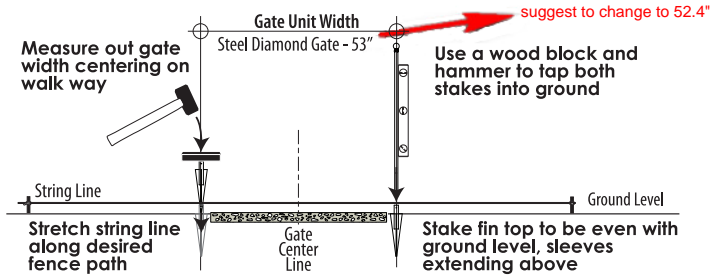

Steel Diamond No Dig Fencing System

Panels
Model #860640

Gate
Model #860657

Posts
Model #860367

No Dig Fencing System - Install

Panel ring rests on top of stake sleeve
Bottom gate hinge rests on top of base panel ring

Left panel (lower) rings rest on top of stake sleeve
Right panel (raised) rings rest on top of left panel rings
Push post through all rings and into stake sleeve

No Dig Fencing System - Gate Latch Operation