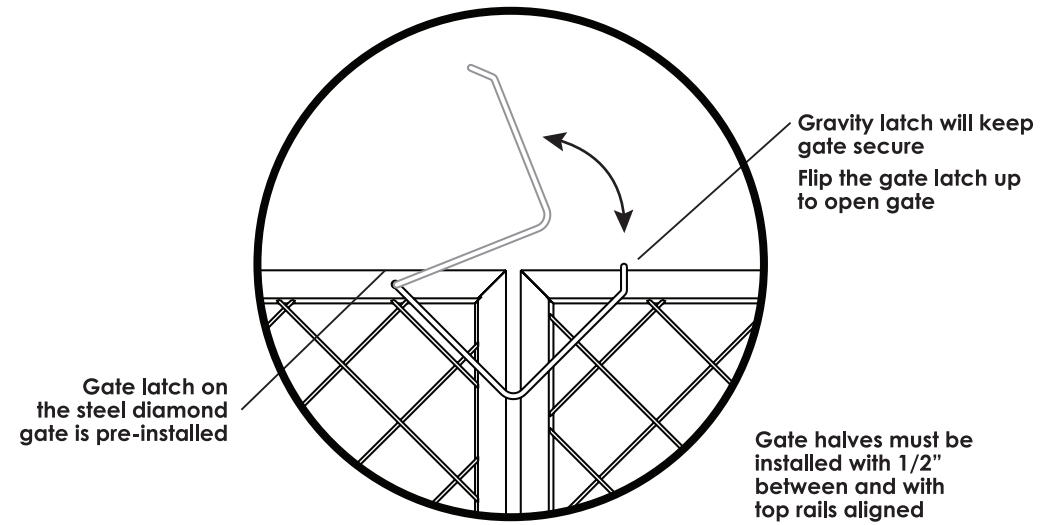

Steel Diamond No Dig Fencing System

Panels
Model #860640

Gate
Model #860657

Posts
Model #860367

No Dig Fencing System - Install

Panel ring rests on top of stake sleeve
Bottom gate hinge rests on top of base panel ring

Left panel (lower) rings rest on top of stake sleeve
Right panel (raised) rings rest on top of left panel rings
Push post through all rings and into stake sleeve

No Dig Fencing System - Gate Latch Operation