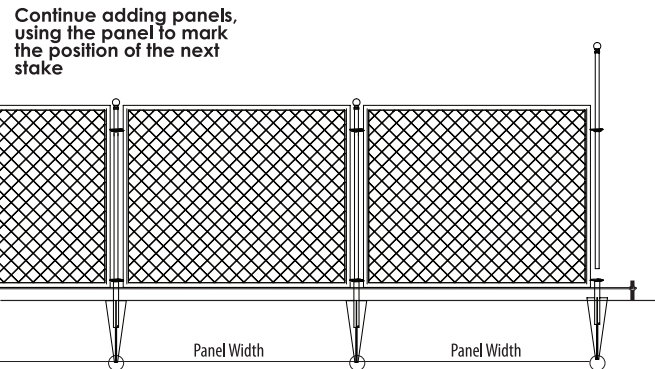

Steel Diamond No Dig Fencing System

Panels
Model #860640

Gate
Model #860657

Posts
Model #860367

No Dig Fencing System - Install

Panel ring rests on top of stake sleeve
Bottom gate hinge rests on top of base panel ring

Left panel (lower) rings rest on top of stake sleeve
Right panel (raised) rings rest on top of left panel rings
Push post through all rings and into stake sleeve

No Dig Fencing System - Gate Latch Operation