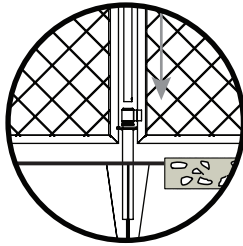

Steel Diamond No Dig Fencing System

Panels
Model #860640

Gate
Model #860657

Posts
Model #860367

No Dig Fencing System - Install

Panel ring rests on top of stake sleeve
Bottom gate hinge rests on top of base panel ring

Left panel (lower) rings rest on top of stake sleeve
Right panel (raised) rings rest on top of left panel rings
Push post through all rings and into stake sleeve

No Dig Fencing System - Gate Latch Operation