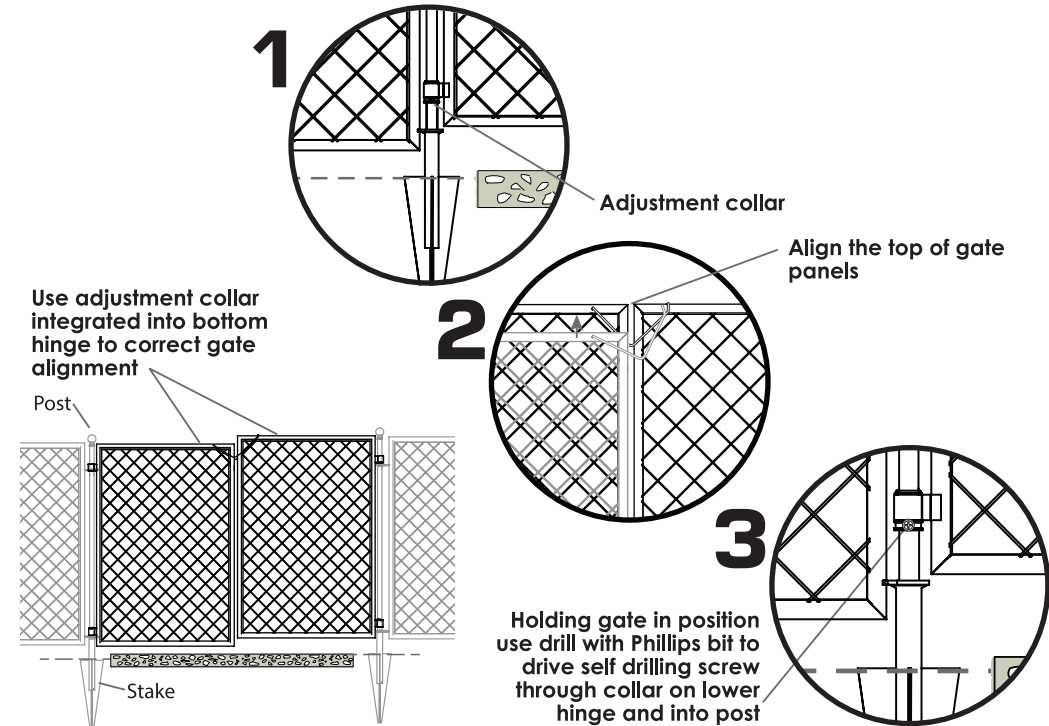

No Dig Fencing System - Gate Adjustment

Questions, problems, missing parts? Before returning to your retailer, call our customer service department at 800.607.6409, 8:00 am - 5:00 pm EST Monday - Friday. Or eMail us at CustomerService@OPBglobal.com